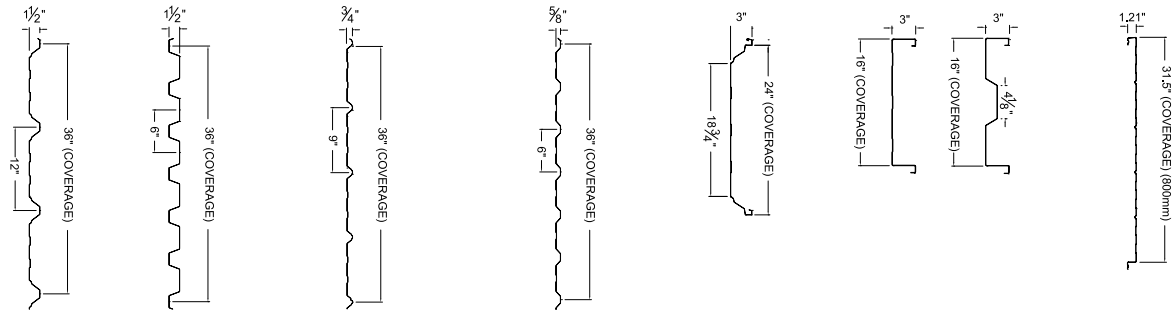

Profile Type	Trims & Flashings			StormSeal		StrucSeal		VersaSeal			DiamondSeal			RTL-24		TechLoc			LinerSeal		
	Gauge of Steel	29	26	24	26	24	26	24	29	26	24	29	26	24	24	22	Flat	Sculptured	26	24	22

Colour	Code	SRI	✓	✓	✓	✓	✓	◆	◆	✓	✓	✓	✓	✓	✓	✓	✓	✓	✓	✓	✓	✓
Burgundy	QC 18011	35	✓							✓			✓									
Pebble Khaki	QC 18129	45	✓							✓			✓									
Dark Brown	QC 18229	10	✓	✓	✓	✓	✓	◆	◆	✓			✓									
Dark Red	QC 18250	24	✓							✓			✓									
Tile Red	QC 18259	31	✓	✓	✓	✓	✓	◆	◆	✓			✓									
Slate Blue	QC 18260	27	✓	✓	✓	✓	✓	✓	✓	✓			✓									
Black	QC 18262	0	✓	✓	✓	✓	✓	◆	◆	✓			✓									
Bone White	QC 18273	56	✓	✓	✓	✓	✓	✓	✓	✓			✓									
Gold	QC 18276	52	✓	✓	✓	✓	✓	◆	◆	✓			✓									
Stone Grey	QC 18305	51	✓	✓	✓	✓	✓	✓	✓	✓			✓									
Charcoal	QC 18306	30	✓	✓	✓	✓	✓	◆	◆	✓			✓				✓					
Melchers Green	QC 18307	3	✓	✓	✓	✓	✓	◆	◆	✓			✓									
Tan	QC 18315	35	✓	✓	✓	✓	✓	◆	◆	✓			✓									
White White	QC 18317	65	✓	✓	✓	✓	✓	✓	✓	✓	✓	✓	✓	✓								
Coffee Brown	QC 18326	24	✓							✓			✓									
Medium Green	QC 18329	26		✓	✓	✓	✓	◆	◆													
Heron Blue	QC 18330	6		✓	✓	✓	✓	◆	◆													
Bright Red	QC 18386	38	✓							✓			✓									
Antique Linen	QC 18696	69	✓	✓	✓	✓	✓	◆	◆	✓			✓									
Regent Grey	QC 18730	39	✓	✓	✓	✓	✓	◆	◆	✓			✓									
Bright White	QC 18783	79		✓	✓	✓	✓	◆	◆					✓		✓		✓	✓	✓	✓	✓
Liner White	QC 5712	N/A		✓							✓		✓						✓	✓	✓	✓
Plain Galvalume Plus	AZ 165	62	✓	✓	✓	✓	✓	◆	◆	✓	✓		✓	✓	✓	✓						
Galvanized	G 90 / Z275	46		✓	✓					✓			✓						✓	✓	✓	✓
Galvaneal	AZ75 / ZF75	N/A		✓	✓														✓	✓	✓	✓